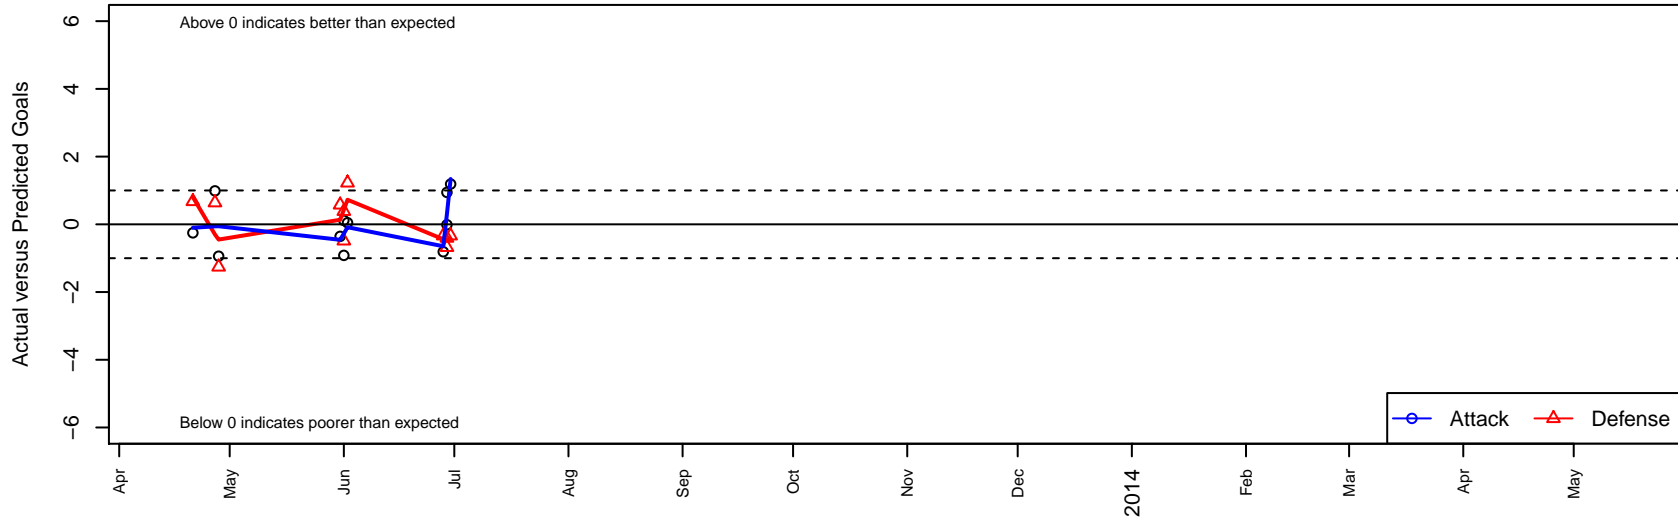

# Eastside Timbers Red B95

Eastside Timbers  
 Gresham, OR  
 B95 total strength=1942  
 attack=40.61 defense=67.46  
 alt names used:

Eastside Timbers 95B Red  
 Eastside Timbers '95B Red  
 EASTSIDE TIMBERS 95B RED (USA)  
 EASTSIDE TIMBERS 95B RED (OR)

Venues played:  
 OPL State Cup U17  
 Showcase of Champions Samba U17  
 Clash At the Border Platinum/Gold Pool HS  
 Clash At the Border Platinum HS

**Eastside Timbers Red B95**  
 Dots are actual minus expected GF (blue circles) and GA (red triangles).  
 Blue line is smoothed change in attack strength. Red is smoothed change in defense strength.